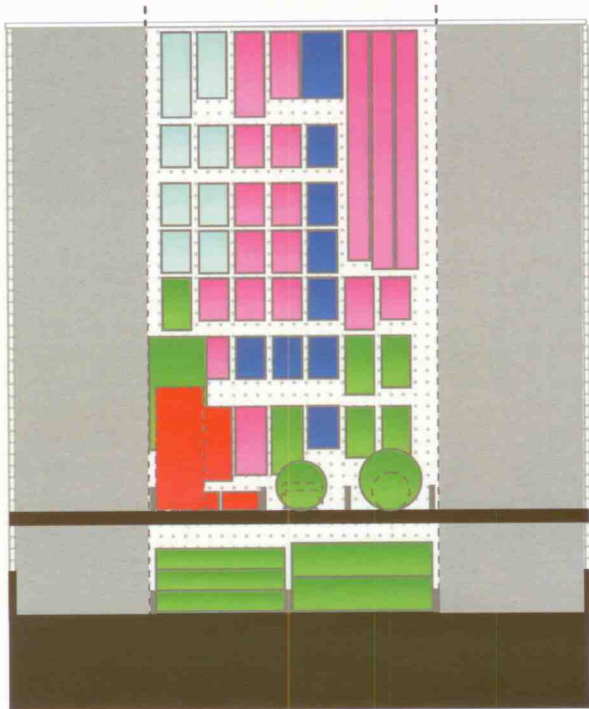

"B" STORE PLANOGRAM LIVESTOCK WATER BOWL REPAIR CENTER

ADVANCED AGRI-DIRECT INC

STORE B

RELEASE DATE: MAY 1, 2009

PRESENTATION

LAYOUT BY VALVE TYPE, WITH ACCESSORIES UNDERNEATH. PLANOGRAM DESIGNED FOR USE WITH 48" x 60" SHELVING UNIT. 18" SHELVES WITH WIRE DIVIDERS USED. 16" SHELVING MAY BE SUBSTITUTED. 4" PEGBOARD HOOKS ARE RECOMMENDED DUE TO WEIGHT OF SOME PRODUCTS.

SOLD BY:

MANUFACTURED BY:
Advanced Agri-Direct Inc.
U.S.A. York, NE. (Toll Free 866-398-5546)
CANADA Thorsby, AB. (Toll Free 866-789-3336)
WWW.CANCRETE.COM

LAYOUT

LOCATION ID

Loc ID	Part No.	Description	UPC	Max Bin
PEGBOARD				
1	 PT75LS	3/4" ADVANCED VALVE	841239000696	4
2	 PT50LS	1/2" ADVANCED VALVE	841239000689	4
3	 R7003/4	3/4" BRASS VALVE	841239001266	4
4	 R7003/8	3/8" BRASS VALVE	841239001242	4
5	 VP125	3/4" HAWKEYE VALVE	841239001075	3
6	 AY6814-207	AY LEVER	841239002126	2
7	 AY8713-3/4	AY 3/4" VALVE W/18" ARM	841239002089	2
8	 AY8713-1	AY 1" VALVE W/18" ARM	841239002096	2
9	 PT75	3/4" ADVANCED PISTON	841239000795	5
10	 PT50	1/2" ADVANCED PISTON	841239002171	6
11	 1062701	3/4" BRASS PLUNGER	841239001303	6
12	 1000321	3/8" BRASS PLUNGER	841239001280	6
13	 VP18	HAWKEYE PLUNGER	841239001167	10
14	 CS75	3/4" ADVANCED CUP	841239000788	12
15	 CS50	1/2" ADVANCED CUP	841239002157	10
16	 1045065	3/4" BRASS VALVE CUP	841239001389	12
17	 1045061	3/8" BRASS VALVE CUP	841239001365	12
18	 VP113	HAWKEYE DIAPHRAGM	841239001150	6
19	 DS75	3/4" ADVANCED DISK	841239000771	12
20	 DS50	1/2" ADVANCED DISK	841239002164	10
21	 R40073	3/4" BRASS VALVE DISK	841239001341	10
22	 R40053	3/8" BRASS VALVE DISK	841239001327	10
23	 VP110	HAWKEYE CAM LINK	841239001198	8
24	 14130J	#6 LIFTER PLUG	841239001686	4
25	 R480	BRASS THUMBSCREW	841239001402	8
26	 R460	BRASS LONG ARM	841239001433	6
27	 R470	BRASS SHORT ARM	841239001426	6
28	 VP19	HAWKEYE POWER LINK	841239001204	8
29	 AY6814-326	AY REPLACEMENT BALL	841239002102	4