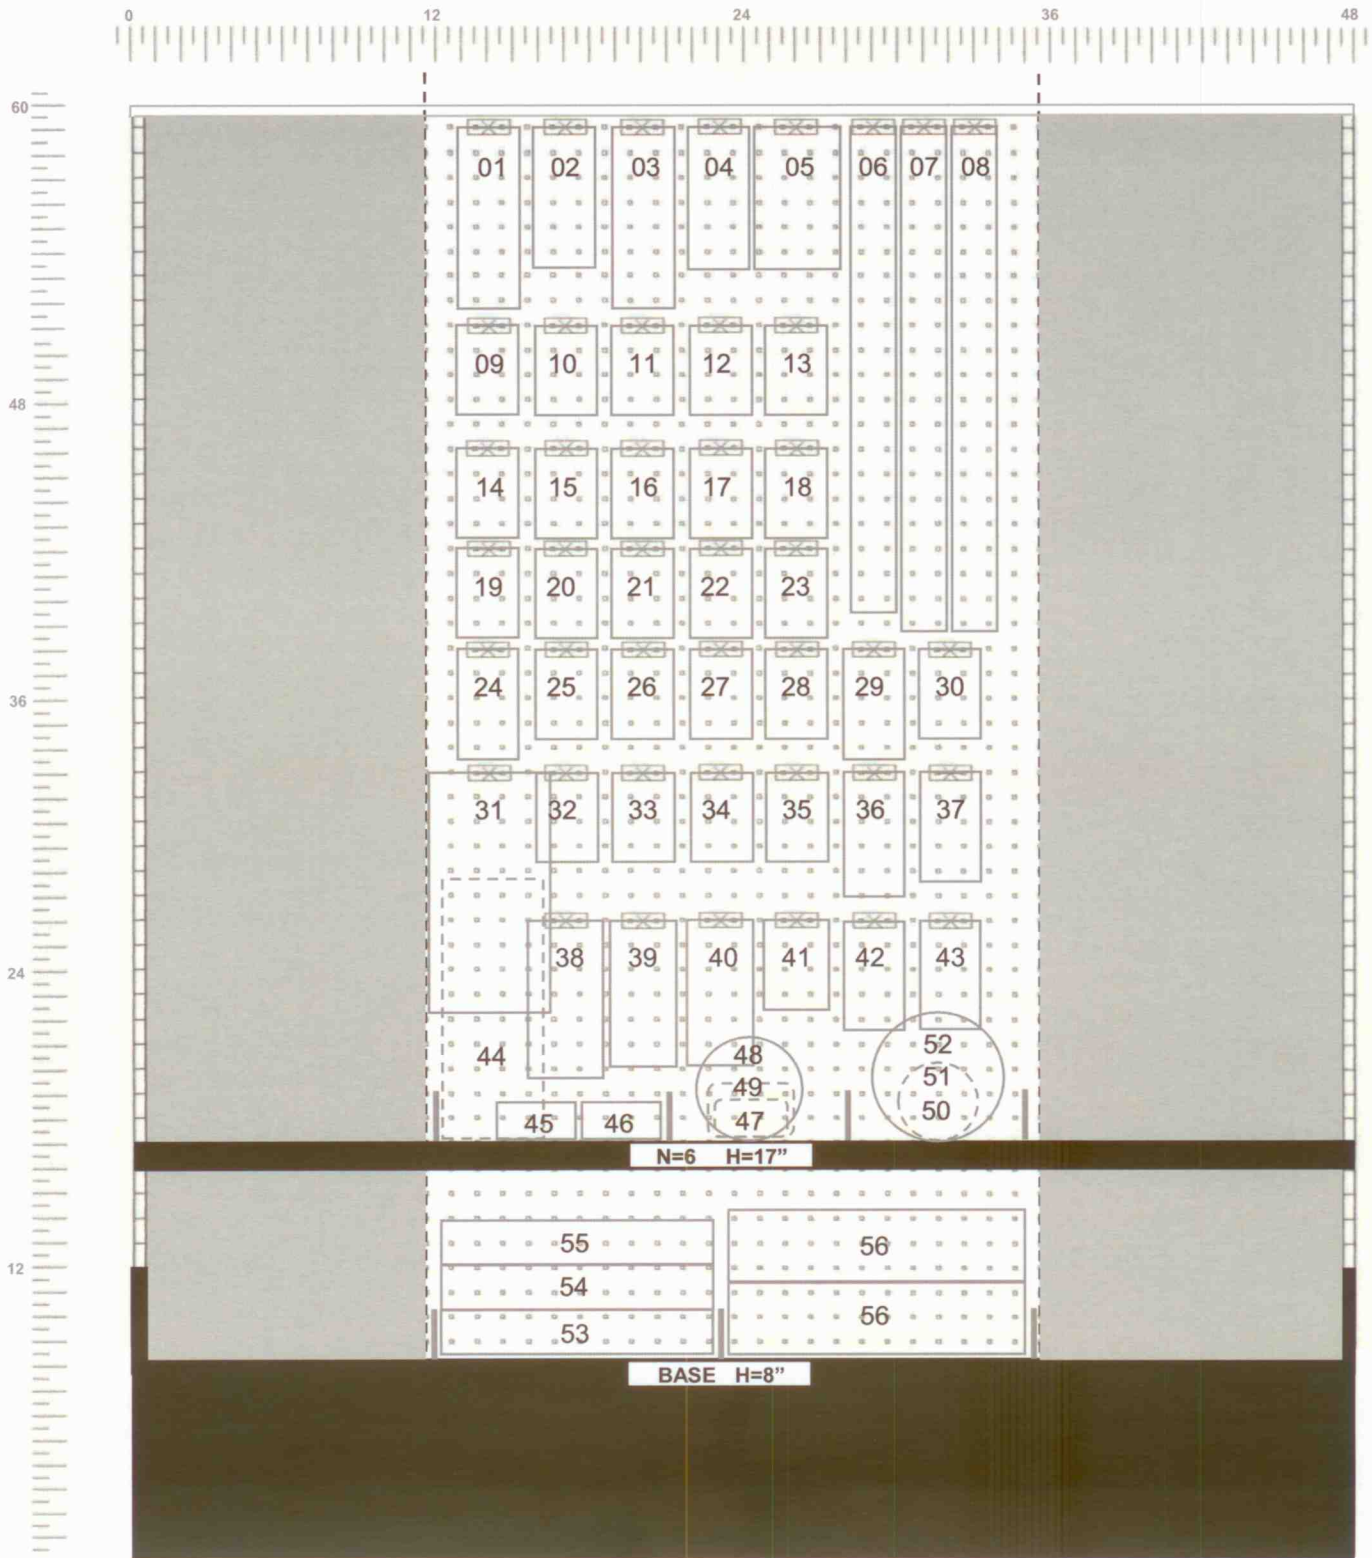

"B" STORE PLANOGRAM LIVESTOCK WATER BOWL REPAIR CENTER

ADVANCED AGRI-DIRECT INC

STORE B

RELEASE DATE: MAY 1, 2009

PRESENTATION

LAYOUT BY VALVE TYPE, WITH ACCESSORIES UNDERNEATH. PLANOGRAM DESIGNED FOR USE WITH 48" x 60" SHELVING UNIT. 18" SHELVES WITH WIRE DIVIDERS USED. 16" SHELVING MAY BE SUBSTITUTED. 4" PEGBOARD HOOKS ARE RECOMMENDED DUE TO WEIGHT OF SOME PRODUCTS.

SOLD BY:

MANUFACTURED BY:
Advanced Agri-Direct Inc.
U.S.A. York, NE. (Toll Free 866-398-5546)
CANADA Thorsby, AB. (Toll Free 866-789-3336)
WWW.CANCRETE.COM

LAYOUT

LOCATION ID

Loc ID	Part No.	Description	UPC	Max Bin
PEGBOARD				
1	 PT75LS	3/4" ADVANCED VALVE	841239000696	4
2	 PT50LS	1/2" ADVANCED VALVE	841239000689	4
3	 R7003/4	3/4" BRASS VALVE	841239001266	4
4	 R7003/8	3/8" BRASS VALVE	841239001242	4
5	 VP125	3/4" HAWKEYE VALVE	841239001075	3
6	 AY6814-207	AY LEVER	841239002126	2
7	 AY8713-3/4	AY 3/4" VALVE W/18" ARM	841239002089	2
8	 AY8713-1	AY 1" VALVE W/18" ARM	841239002096	2
9	 PT75	3/4" ADVANCED PISTON	841239000795	5
10	 PT50	1/2" ADVANCED PISTON	841239002171	6
11	 1062701	3/4" BRASS PLUNGER	841239001303	6
12	 1000321	3/8" BRASS PLUNGER	841239001280	6
13	 VP18	HAWKEYE PLUNGER	841239001167	10
14	 CS75	3/4" ADVANCED CUP	841239000788	12
15	 CS50	1/2" ADVANCED CUP	841239002157	10
16	 1045065	3/4" BRASS VALVE CUP	841239001389	12
17	 1045061	3/8" BRASS VALVE CUP	841239001365	12
18	 VP113	HAWKEYE DIAPHRAGM	841239001150	6
19	 DS75	3/4" ADVANCED DISK	841239000771	12
20	 DS50	1/2" ADVANCED DISK	841239002164	10
21	 R40073	3/4" BRASS VALVE DISK	841239001341	10
22	 R40053	3/8" BRASS VALVE DISK	841239001327	10
23	 VP110	HAWKEYE CAM LINK	841239001198	8
24	 14130J	#6 LIFTER PLUG	841239001686	4
25	 R480	BRASS THUMBSCREW	841239001402	8
26	 R460	BRASS LONG ARM	841239001433	6
27	 R470	BRASS SHORT ARM	841239001426	6
28	 VP19	HAWKEYE POWER LINK	841239001204	8
29	 AY6814-326	AY REPLACEMENT BALL	841239002102	4