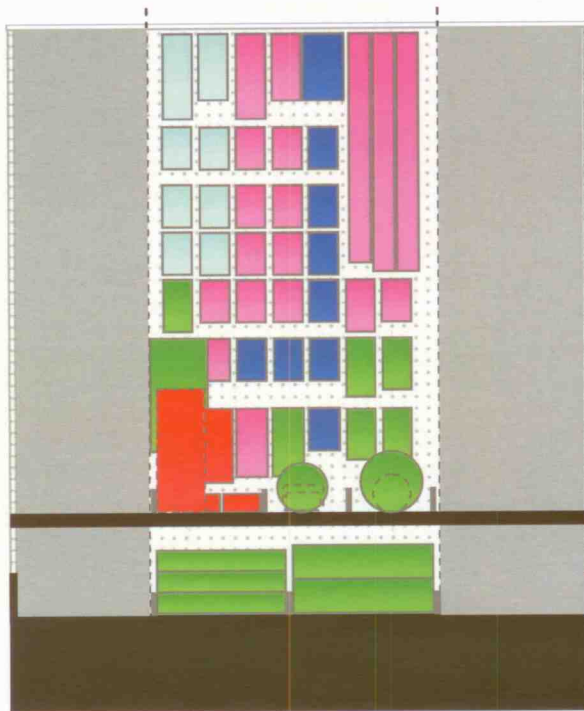

"B" STORE PLANOGRAM LIVESTOCK WATER BOWL REPAIR CENTER

ADVANCED AGRI-DIRECT INC

STORE B

RELEASE DATE: MAY 1, 2009

PRESENTATION

LAYOUT BY VALVE TYPE, WITH ACCESSORIES UNDERNEATH. PLANOGRAM DESIGNED FOR USE WITH 48" x 60" SHELVING UNIT. 18" SHELVES WITH WIRE DIVIDERS USED. 16" SHELVING MAY BE SUBSTITUTED. 4" PEGBOARD HOOKS ARE RECOMMENDED DUE TO WEIGHT OF SOME PRODUCTS.

SOLD BY:

MANUFACTURED BY:

Advanced Agri-Direct Inc.

U.S.A. York, NE. (Toll Free 866-398-5546)

CANADA Thorsby, AB. (Toll Free 866-789-3336)

WWW.CANCRETE.COM

LAYOUT

LOCATION ID

Loc ID	Part No.	Description	UPC	Max Bin
PEGBOARD				
1	 PT75LS	3/4" ADVANCED VALVE	841239000696	4
2	 PT50LS	1/2" ADVANCED VALVE	841239000689	4
3	 R7003/4	3/4" BRASS VALVE	841239001266	4
4	 R7003/8	3/8" BRASS VALVE	841239001242	4
5	 VP125	3/4" HAWKEYE VALVE	841239001075	3
6	 AY6814-207	AY LEVER	841239002126	2
7	 AY8713-3/4	AY 3/4" VALVE W/18" ARM	841239002089	2
8	 AY8713-1	AY 1" VALVE W/18" ARM	841239002096	2
9	 PT75	3/4" ADVANCED PISTON	841239000795	5
10	 PT50	1/2" ADVANCED PISTON	841239002171	6
11	 1062701	3/4" BRASS PLUNGER	841239001303	6
12	 1000321	3/8" BRASS PLUNGER	841239001280	6
13	 VP18	HAWKEYE PLUNGER	841239001167	10
14	 CS75	3/4" ADVANCED CUP	841239000788	12
15	 CS50	1/2" ADVANCED CUP	841239002157	10
16	 1045065	3/4" BRASS VALVE CUP	841239001389	12
17	 1045061	3/8" BRASS VALVE CUP	841239001365	12
18	 VP113	HAWKEYE DIAPHRAGM	841239001150	6
19	 DS75	3/4" ADVANCED DISK	841239000771	12
20	 DS50	1/2" ADVANCED DISK	841239002164	10
21	 R40073	3/4" BRASS VALVE DISK	841239001341	10
22	 R40053	3/8" BRASS VALVE DISK	841239001327	10
23	 VP110	HAWKEYE CAM LINK	841239001198	8
24	 14130J	#6 LIFTER PLUG	841239001686	4
25	 R480	BRASS THUMBSCREW	841239001402	8
26	 R460	BRASS LONG ARM	841239001433	6
27	 R470	BRASS SHORT ARM	841239001426	6
28	 VP19	HAWKEYE POWER LINK	841239001204	8
29	 AY6814-326	AY REPLACEMENT BALL	841239002102	4