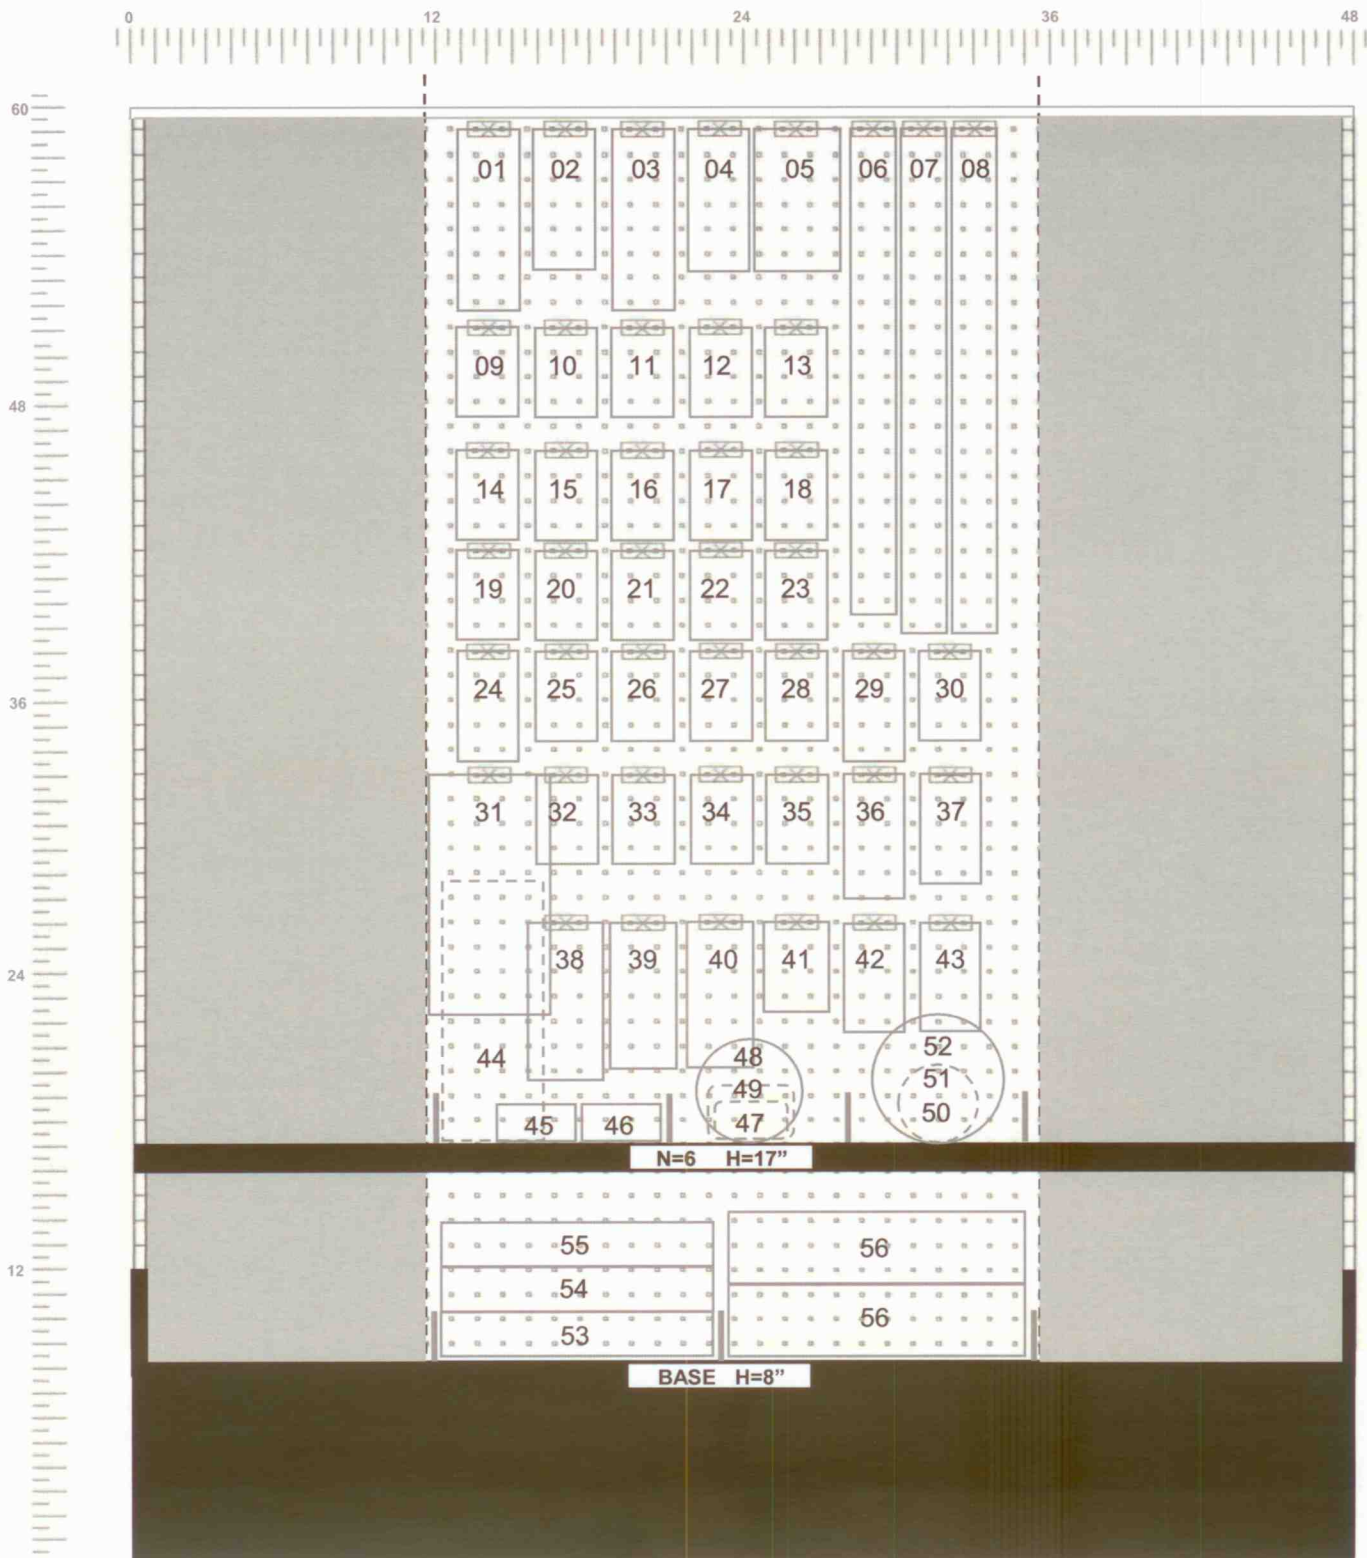

LAYOUT

LOCATION ID

Loc ID	Part No.	Description	UPC	Max Bin
PEGBOARD				
1	PT75LS	3/4" ADVANCED VALVE	841239000696	4
2	PT50LS	1/2" ADVANCED VALVE	841239000689	4
3	R7003/4	3/4" BRASS VALVE	841239001266	4
4	R7003/8	3/8" BRASS VALVE	841239001242	4
5	VP125	3/4" HAWKEYE VALVE	841239001075	3
6	AY6814-207	AY LEVER	841239002126	2
7	AY8713-3/4	AY 3/4" VALVE W/18" ARM	841239002089	2
8	AY8713-1	AY 1" VALVE W/18" ARM	841239002096	2
9	PT75	3/4" ADVANCED PISTON	841239000795	5
10	PT50	1/2" ADVANCED PISTON	841239002171	6
11	1062701	3/4" BRASS PLUNGER	841239001303	6
12	1000321	3/8" BRASS PLUNGER	841239001280	6
13	VP18	HAWKEYE PLUNGER	841239001167	10
14	CS75	3/4" ADVANCED CUP	841239000788	12
15	CS50	1/2" ADVANCED CUP	841239002157	10
16	1045065	3/4" BRASS VALVE CUP	841239001389	12
17	1045061	3/8" BRASS VALVE CUP	841239001365	12
18	VP113	HAWKEYE DIAPHRAGM	841239001150	6
19	DS75	3/4" ADVANCED DISK	841239000771	12
20	DS50	1/2" ADVANCED DISK	841239002164	10
21	R40073	3/4" BRASS VALVE DISK	841239001341	10
22	R40053	3/8" BRASS VALVE DISK	841239001327	10
23	VP110	HAWKEYE CAM LINK	841239001198	8
24	14130J	#6 LIFTER PLUG	841239001686	4
25	R480	BRASS THUMBSCREW	841239001402	8
26	R460	BRASS LONG ARM	841239001433	6
27	R470	BRASS SHORT ARM	841239001426	6
28	VP19	HAWKEYE POWER LINK	841239001204	8
29	AY6814-326	AY REPLACEMENT BALL	841239002102	4